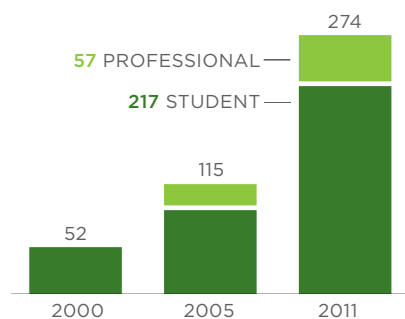

NET IMPACT AT A GLANCE

Net Impact

150 Spear St., Suite 500
San Francisco, CA 94105

P | (415) 495-4230

E | info@netimpact.org

WHO WE ARE

Net Impact represents a new generation of leaders spanning sectors and industries who are putting their business skills to work for a better world.

Our programming helps 20,000+ members in nearly 280 chapters worldwide transform their careers to make a *net impact* that benefits not just the bottom line – but people and planet, too.

OUR MEMBERSHIP

61% STUDENT

39% PROFESSIONAL

CHAPTER GROWTH

40 UNDERGRAD CHAPTERS & GROWING

90% OF TOP MBA CAMPUSES HAVE CHAPTERS

68 INTERNATIONAL CHAPTERS

WHAT WE DO

We educate students and professionals, helping them discover how business careers can be used for good.