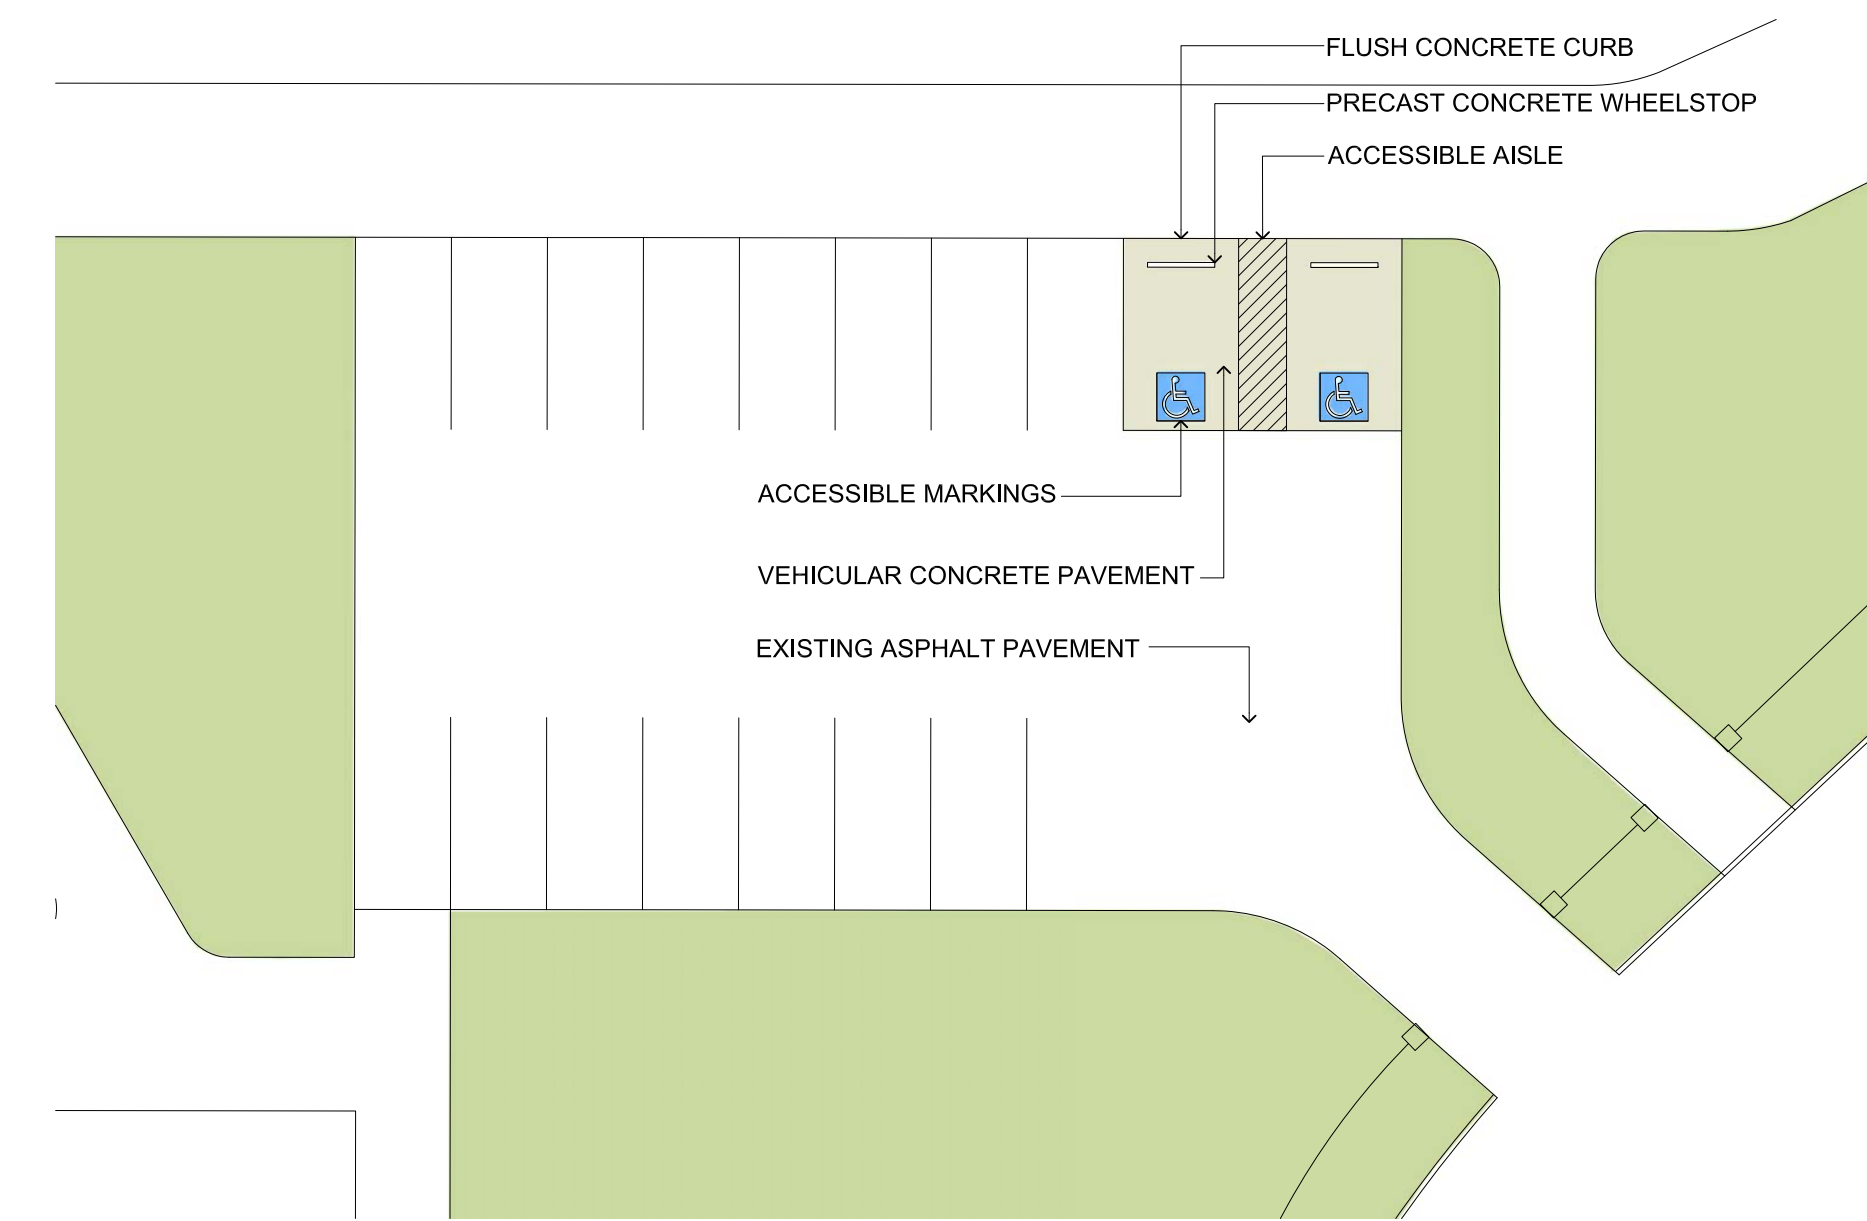

**PICNIC GROVE AREA**

**PARKING AREA**

**KEYMAP**  
NOT TO SCALE

**WASHINGTON AND LINCOLN PARKS**

JERSEY CITY, NJ

**SCHEMATIC PLAN - PICNIC GROVE**

MKW + ASSOCIATES, L.L.C.

LANDSCAPE ARCHITECTURE SITE PLANNING URBAN DESIGN

DATE: 1 MARCH 2013 SCALE: 1" = 20'-0"